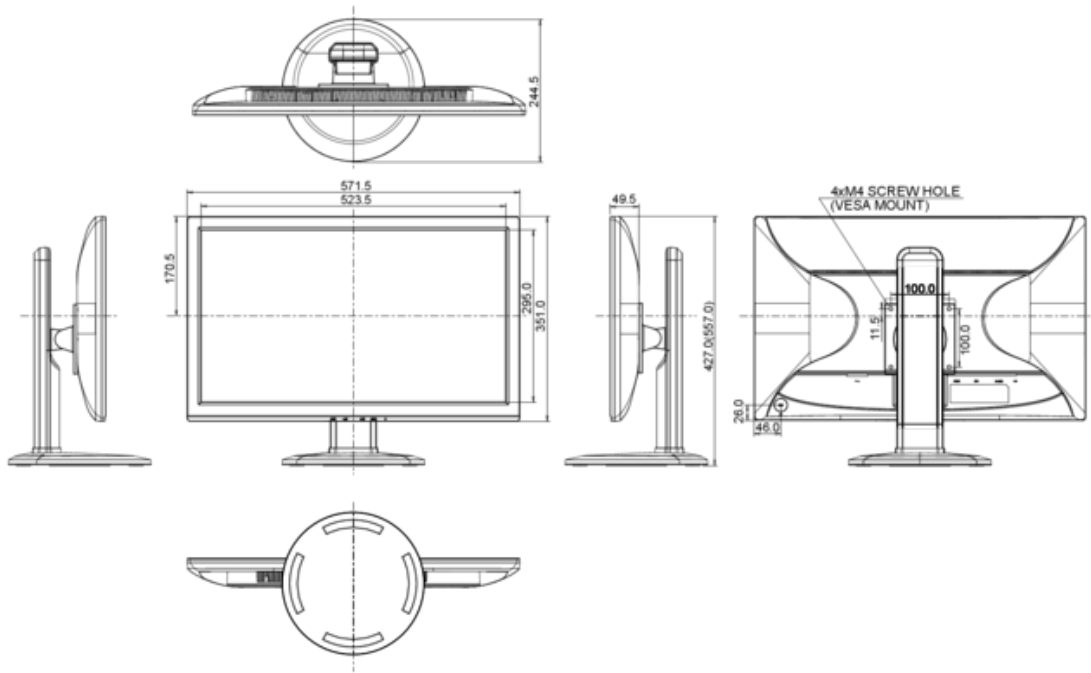

8. DIMENSIONS & WEIGHT

DIMENSIONS W X H X D	571.5 x 427 (557) x 244.5 mm
WEIGHT	6.1 kg

All trademarks and registered trademarks acknowledged. E & O E. Specification subject to change without notice. All LCD's comply with ISO-9241-307:2008 in connection with pixel defects.