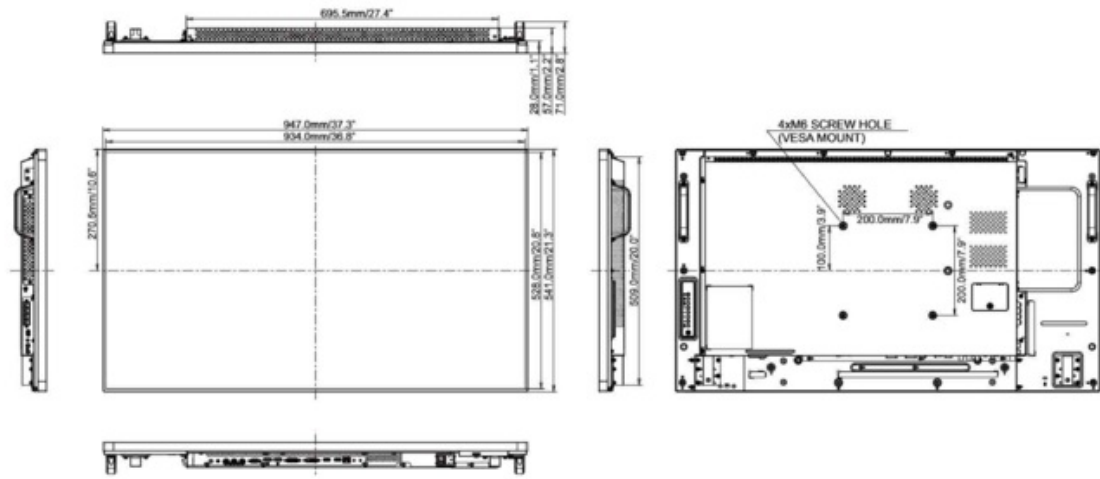

**Based on the power consumption of the television operating 4 hours per day for 365 days. The actual energy consumption will depend on how the television is used.*

7. DIMENSIONS / WEIGHT

DIMENSIONS W X H X D	947 x 541 x 71 mm
WEIGHT	15.3 kg