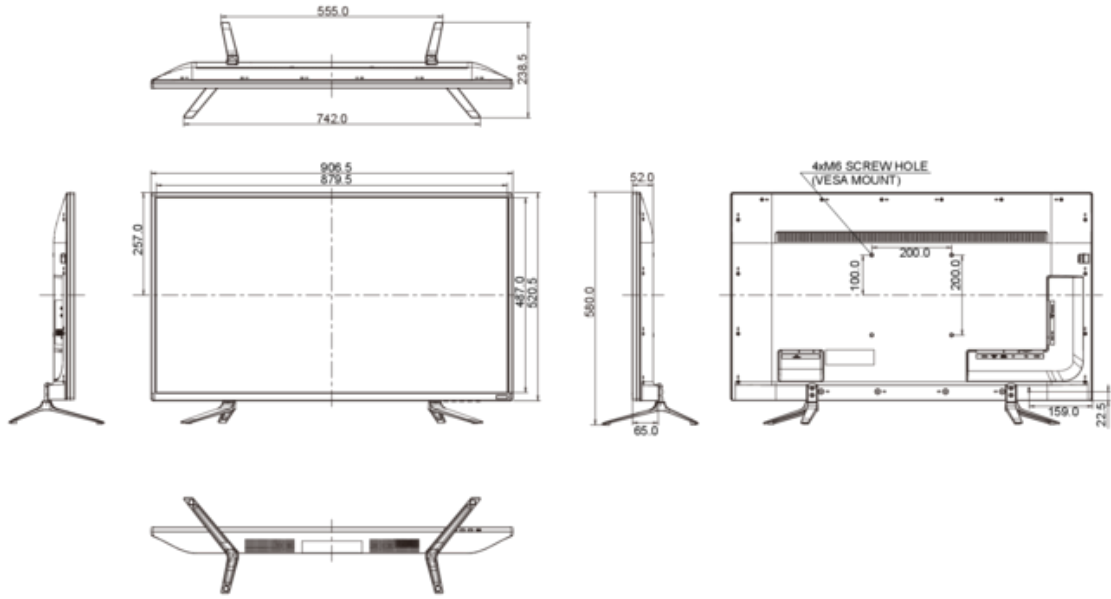

## 8. DIMENSIONS / WEIGHT

DIMENSIONS W X H X D	906.5 x 577 x 238.5 mm
----------------------	------------------------

All trademarks and registered trademarks acknowledged. E & O E. Specification subject to change without notice. All LCD's comply with ISO-9241-307:2008 in connection with pixel defects.