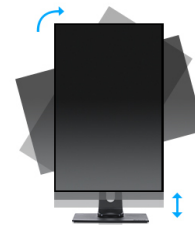

22" Full HD monitor with VA panel and a height adjustable stand

The ProLite XUB2294HSU featuring VA panel technology guarantees accurate and consistent colour reproduction with wide viewing angles. Triple input configuration (VGA, HDMI, DisplayPort) and a USB hub assure compatibility with many platforms. The height adjustable stand with PIVOT function allows you to easily adjust the monitor position to your preferences making it a solid solution for both home and the office.

Available also with fixed stand: [ProLite XU2294HSU-B1](#) and in white: [ProLite XUB2294HSU-W1](#)

VA matrix

VA panel technology offers higher contrast, darker blacks and much better viewing angles than standard TN technology. The screen will look good no matter what angle you look at it.

HAS + Pivot

With a height adjustable stand you will create an ergonomic work posture and position that meets all health and safety requirements. This will not only prevent any health issues but will also increase your productivity. The pivot function allows the screen to rotate from landscape to portrait orientation. This functionality can be useful if the application requires more height than width.

01 DISPLAY CHARACTERISTICS

Design	ultra slim
Diagonal	21.5", 54.6cm
Panel	VA, matte finish
Native resolution	1920 x 1080 @75Hz (HDMI&DisplayPort, 2.1 megapixel Full HD)
Aspect ratio	16:9
Panel brightness	250 cd/m ²
Static contrast	3000:1
Advanced contrast	80M:1
Response time (GTG)	4ms
Viewing zone	horizontal/vertical: 178°/178°, right/left: 89°/89°, up/down: 89°/89°
Colour support	16.7mIn (sRGB: 99%; NTSC: 72%)
Horizontal Sync	30 - 83kHz
Viewable area W x H	476 x 267.8mm, 18.7 x 10.5"
Pixel pitch	0.248mm
Colour	matte