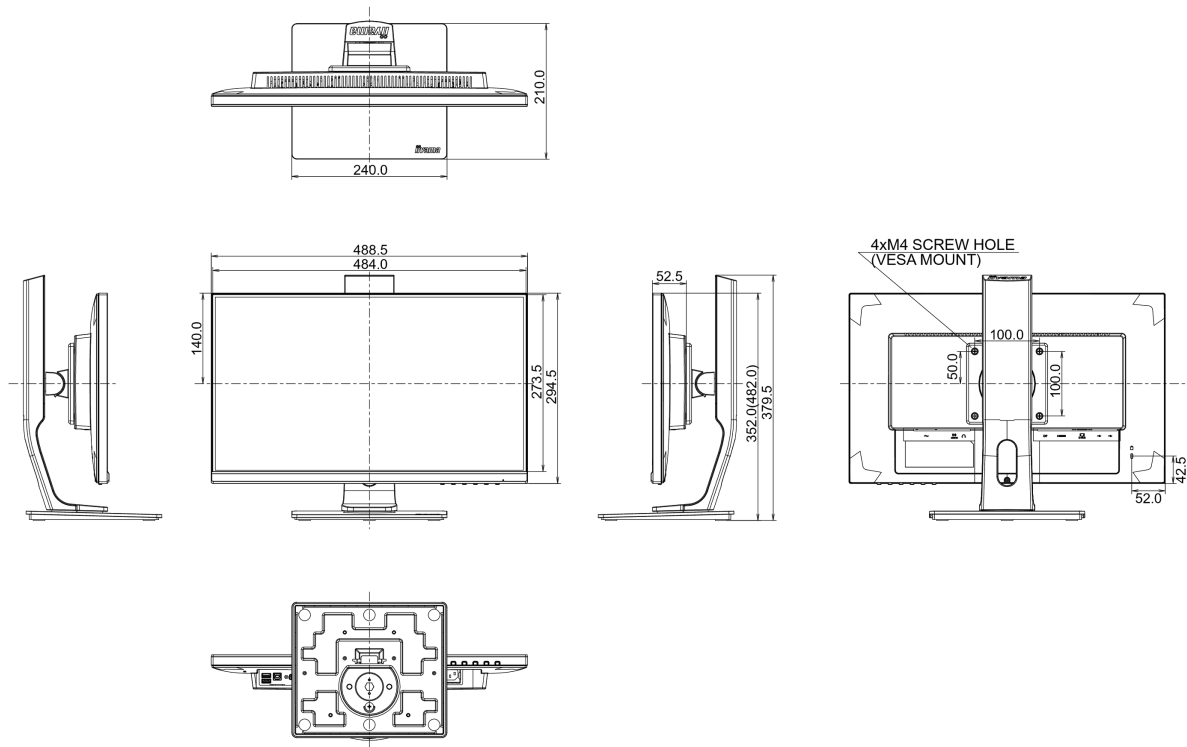

TCO, CE, TÜV-GS, EAC, VCCI-B, PSE, RoHS support, ErP, WEEE, REACH

Energy efficiency class (Regulation (EU) 2017/1369)

E

REACH SVHC

above 0.1%: Lead

08 DIMENSIONS / WEIGHT

Product dimensions W x H x D

488.5 x 352 (482) x 210mm

Box dimensions W x H x D

690 x 370 x 190mm

Weight (without box)

4.7kg

EAN code

4948570116928

All trademarks and registered trademarks acknowledged. E & O E. Specification subject to change without notice. All LCD's comply with ISO-9241-307:2008 in connection with pixel defects.