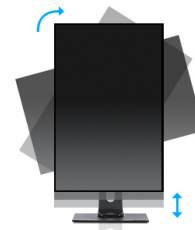

22" Full HD monitor with VA panel and a height adjustable stand

The ProLite XUB2294HSU featuring VA panel technology guarantees accurate and consistent colour reproduction with wide viewing angles. Triple input configuration (VGA, HDMI, DisplayPort) and a USB hub assure compatibility with many platforms. The height adjustable stand with PIVOT function allows you to easily adjust the monitor position to your preferences making it a solid solution for both home and the office.

Available also in black: [ProLite XUB2294HSU-B1](#)

VA matrix

VA panel technology offers higher contrast, darker blacks and much better viewing angles than standard TN technology. The screen will look good no matter what angle you look at it.

HAS + Pivot

With a height adjustable stand you will create an ergonomic work posture and position that meets all health and safety requirements. This will not only prevent any health issues but will also increase your productivity. The pivot function allows the screen to rotate from landscape to portrait orientation. This functionality can be useful if the application requires more height than width.

01 DISPLAY CHARACTERISTICS

Design	ultra slim
Diagonal	21.5", 54.6cm
Panel	VA, matte finish
Native resolution	1920 x 1080 @75Hz (HDMI&DisplayPort, 2.1 megapixel Full HD)
Aspect ratio	16:9
Panel brightness	250 cd/m ²
Static contrast	3000:1
Advanced contrast	80M:1
Response time (GTG)	4ms
Viewing zone	horizontal/vertical: 178°/178°, right/left: 89°/89°, up/down: 89°/89°
Colour support	16.7mIn (sRGB: 99%; NTSC: 72%)
Horizontal Sync	30 - 83kHz
Viewable area W x H	476 x 267.8mm, 18.7 x 10.5"
Pixel pitch	0.248mm
Colour	matte, white