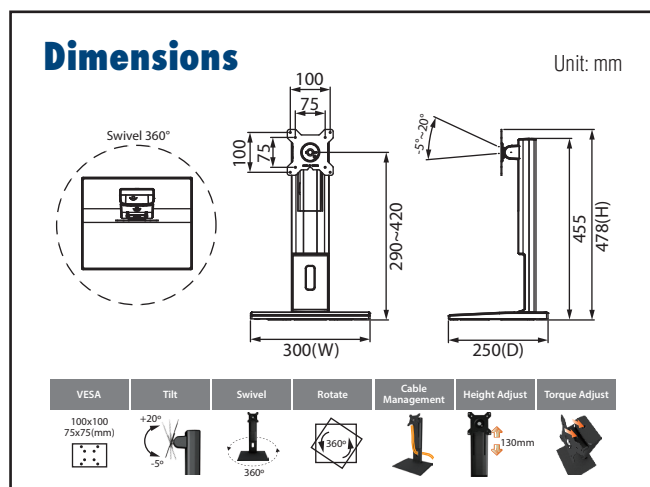

Ordering Information

Part No.	Color	Product Description
ARES-2423S-A770L00	White	Table Stand, support 24" ~ 34", 4 ~ 12 kg, 75 x 75 / 100 x 100 mm
ARES-2423S-A770L01	Black	Table Stand, support 24" ~ 34", 4 ~ 12 kg, 75 x 75 / 100 x 100 mm