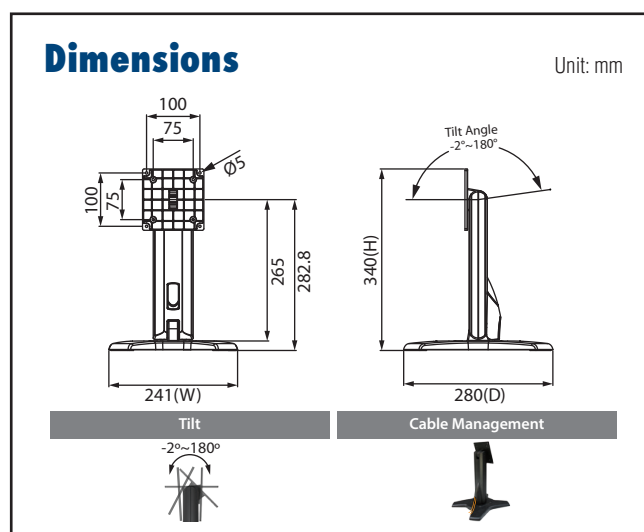

ARES-2425X

VESA 100x100 mm / 75x75 mm **MAX** ~20 kg Color Options:

Specifications

Net Weight	2.14 Kg (4.72 lbs)	
Dimension (W x H x D)	241 x 340 x 280 mm (9.49" x 13.39" x 11.02")	
Screw Type	M4	
Material	Steel/Aluminum Alloy/Plastic	
Hinge Module	Swivel	N/A
	Tilt	-2° (down) ~ +180° (up)
Display Support	Mounting Pattern	100x100 / 75x75 mm
	Display Type	Single Monitor
	Panel Size Support	≤ 27"
	Support Max. Weight	20kg (44.09lbs)
Cable Management	Yes	

ARES-2 Series

Adjustable desk stands for industrial applications

ARES-2423R

ARES-2421R

Specifications

Net Weight	3.12 Kg (6.88lbs)	
Dimension (W x H x D)	222 x 432 x 252 mm (8.74" x 17.01" x 9.92")	
Screw Type	M4	
Material	Steel/Plastic/Aluminum	
Hinge Module	Swivel (Hinge)	360°
	Tilt (Hinge)	-5° ~ +25°
	Pivot	360°
	User Torque Adjust	Available
Display Support	Mounting Pattern	100x100 / 75x75 mm
	Display Type	Single Monitor
	Panel Size Support	≤ 27"
	Thickness	≤ 8.5cm
	Support Weight (Range)	6-12Kg (13.23-26.46 lbs)
Height Adjust	Curved panel support weight (range)	≤ 5.5Kg (12.13lbs)
	Height Adjustment Range	130mm (5.12")
Cable Management	Tension Torque Adjust	Yes
		Yes

Specifications

Net Weight	3.12 Kg (6.88lbs)	
Dimension (W x H x D)	222 x 432 x 252 mm (8.74" x 17.01" x 9.92")	
Screw Type	M4	
Material	Steel/Plastic/Aluminum	
Hinge Module	Swivel (Hinge)	360°
	Tilt (Hinge)	-5° ~ +25°
	Pivot	360°
	User Torque Adjust	Available
Display Support	Mounting Pattern	100x100 / 75x75 mm
	Display Type	Single Monitor
	Panel Size Support	≤ 27"
	Thickness	≤ 8.5cm
	Support Weight (Range)	2-8Kg (4.41-17.64 lbs)
Height Adjust	Curved panel support weight (range)	≤ 5.5Kg (12.13lbs)
	Height Adjustment Range	130mm (5.12")
Cable Management	Tension Torque Adjust	Yes
		Yes