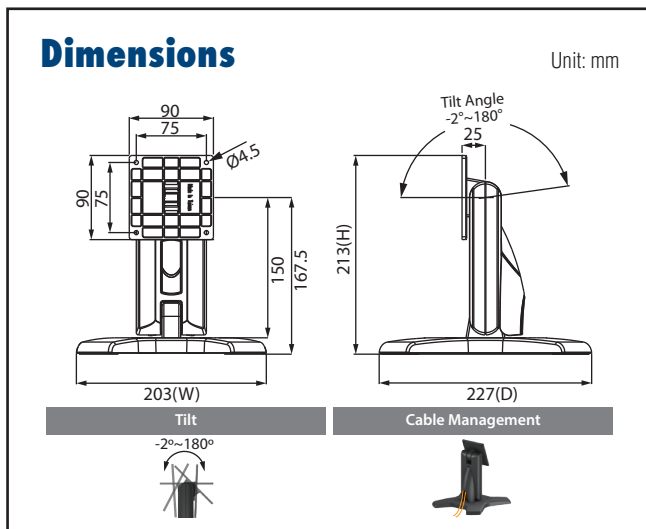

ARES-2 Series

Adjustable desk stands for industrial applications

ARES-2414X

VESA 75x75 mm **MAX** ~13 kg Color Options:

Specifications

Net Weight	1.61 Kg (3.55lbs)	
Dimension (W x H x D)	203 x 213 x 227 mm (7.99" x 8.39" x 8.94")	
Screw Type	M4	
Material	Steel/Plastic/Zinc	
Hinge Module	Swivel	N/A
	Tilt	-2° (down) ~ +180° (up)
Display Support	Mounting Pattern	75x75 mm
	Display Type	Single Monitor
	Panel Size Support	≤ 17"
	Support Max. Weight	13kg (28.7lbs)
Cable Management	Yes	

ARES-2423X

VESA 100x100 mm/ 75x75 mm **MAX** ~13 kg Color Options:

Specifications

Net Weight	1.40 kg (3.09lbs)	
Dimension (W x H x D)	203 x 225 x 227 mm (7.99" x 8.86" x 8.94")	
Screw Type	M4	
Material	Steel/Aluminum/Plastic	
Hinge Module	Swivel	N/A
	Tilt	-2° (down) ~ +180° (up)
Display Support	Mounting Pattern	100x100 / 75x75 mm
	Display Type	Single Monitor
	Panel Size Support	≤ 17"
	Support Max. Weight	13kg(28.7lbs)
Cable Management	Yes	

ARES-2 Series

Adjustable desk stands for industrial applications

ARES-2424X

VESA 100x100 mm / 75x75 mm **MAX** 15 kg Color Options:

Specifications

Net Weight	1.54 Kg (3.40 lbs)	
Dimension (W x H x D)	203 x 275 x 227mm (8" x 10.83" x 8.94")	
Screw Type	M4	
Material	Steel/Aluminum Alloy/Plastic	
Hinge Module	Swivel	N/A
	Tilt	-2° (down) ~ +180° (up)
Display Support	Mounting Pattern	100x100 / 75x75 mm
	Display Type	Single Monitor
	Panel Size Support	≤ 21.5"
	Support Max. Weight	15kg (33.07 lbs)
Cable Management	Yes	

ARES-2425X

VESA 100x100 mm / 75x75 mm **MAX** ~20 kg Color Options:

Specifications

Net Weight	2.14 Kg (4.72 lbs)	
Dimension (W x H x D)	241 x 340 x 280 mm (9.49" x 13.39" x 11.02")	
Screw Type	M4	
Material	Steel/Aluminum Alloy/Plastic	
Hinge Module	Swivel	N/A
	Tilt	-2° (down) ~ +180° (up)
Display Support	Mounting Pattern	100x100 / 75x75 mm
	Display Type	Single Monitor
	Panel Size Support	≤ 27"
	Support Max. Weight	20kg (44.09lbs)
Cable Management	Yes	