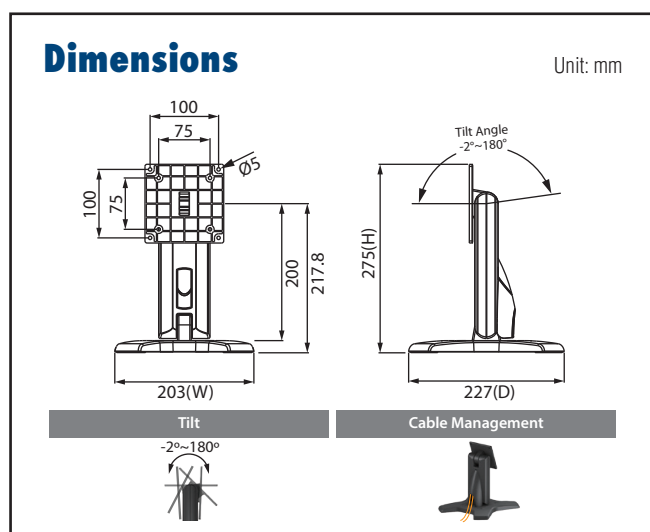

ARES-2423X

VESA 100x100 mm/ 75x75 mm **MAX** ~13 kg Color Options:

Specifications

Net Weight	1.40 kg (3.09lbs)	
Dimension (W x H x D)	203 x 225 x 227 mm (7.99" x 8.86" x 8.94")	
Screw Type	M4	
Material	Steel/Aluminum/Plastic	
Hinge Module	Swivel	N/A
	Tilt	-2° (down) ~ +180° (up)
Display Support	Mounting Pattern	100x100 / 75x75 mm
	Display Type	Single Monitor
	Panel Size Support	≤ 17"
	Support Max. Weight	13kg(28.7lbs)
Cable Management	Yes	

ARES-2 Series

Adjustable desk stands for industrial applications

ARES-2424X

VESA 100x100 mm / 75x75 mm **MAX** 15 kg Color Options:

Specifications

Net Weight	1.54 Kg (3.40 lbs)	
Dimension (W x H x D)	203 x 275 x 227mm (8" x 10.83" x 8.94")	
Screw Type	M4	
Material	Steel/Aluminum Alloy/Plastic	
Hinge Module	Swivel	N/A
	Tilt	-2° (down) ~ +180° (up)
Display Support	Mounting Pattern	100x100 / 75x75 mm
	Display Type	Single Monitor
	Panel Size Support	≤ 21.5"
	Support Max. Weight	15kg (33.07 lbs)
Cable Management	Yes	

ARES-2425X

VESA 100x100 mm / 75x75 mm **MAX** ~20 kg Color Options:

Specifications

Net Weight	2.14 Kg (4.72 lbs)	
Dimension (W x H x D)	241 x 340 x 280 mm (9.49" x 13.39" x 11.02")	
Screw Type	M4	
Material	Steel/Aluminum Alloy/Plastic	
Hinge Module	Swivel	N/A
	Tilt	-2° (down) ~ +180° (up)
Display Support	Mounting Pattern	100x100 / 75x75 mm
	Display Type	Single Monitor
	Panel Size Support	≤ 27"
	Support Max. Weight	20kg (44.09lbs)
Cable Management	Yes	