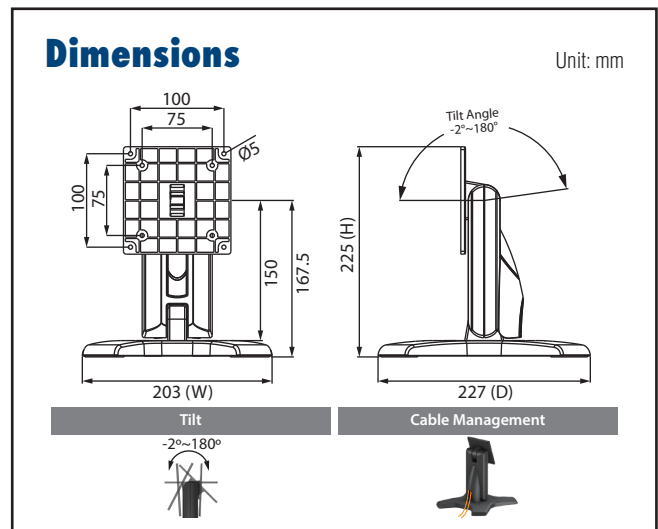

ARES-2 Series

Adjustable desk stands for industrial applications

ARES-2414X

VESA 75x75 mm **MAX** ~13 kg Color Options:

Specifications

Net Weight	1.61 Kg (3.55lbs)	
Dimension (W x H x D)	203 x 213 x 227 mm (7.99" x 8.39" x 8.94")	
Screw Type	M4	
Material	Steel/Plastic/Zinc	
Hinge Module	Swivel	N/A
	Tilt	-2° (down) ~ +180° (up)
Display Support	Mounting Pattern	75x75 mm
	Display Type	Single Monitor
	Panel Size Support	≤ 17"
	Support Max. Weight	13kg (28.7lbs)
Cable Management	Yes	

ARES-2423X

VESA 100x100 mm/ 75x75 mm **MAX** ~13 kg Color Options:

Specifications

Net Weight	1.40 kg (3.09lbs)	
Dimension (W x H x D)	203 x 225 x 227 mm (7.99" x 8.86" x 8.94")	
Screw Type	M4	
Material	Steel/Aluminum/Plastic	
Hinge Module	Swivel	N/A
	Tilt	-2° (down) ~ +180° (up)
Display Support	Mounting Pattern	100x100 / 75x75 mm
	Display Type	Single Monitor
	Panel Size Support	≤ 17"
	Support Max. Weight	13kg(28.7lbs)
Cable Management	Yes	

ARES-2 Series

Adjustable desk stands for industrial applications

ARES-2424X

VESA 100x100 mm / 75x75 mm **MAX** 15 kg Color Options:

Specifications

Net Weight	1.54 Kg (3.40 lbs)	
Dimension (W x H x D)	203 x 275 x 227mm (8" x 10.83" x 8.94")	
Screw Type	M4	
Material	Steel/Aluminum Alloy/Plastic	
Hinge Module	Swivel	N/A
	Tilt	-2° (down) ~ +180° (up)
Display Support	Mounting Pattern	100x100 / 75x75 mm
	Display Type	Single Monitor
	Panel Size Support	≤ 21.5"
	Support Max. Weight	15kg (33.07 lbs)
Cable Management	Yes	

ARES-2425X

VESA 100x100 mm / 75x75 mm **MAX** ~20 kg Color Options:

Specifications

Net Weight	2.14 Kg (4.72 lbs)	
Dimension (W x H x D)	241 x 340 x 280 mm (9.49" x 13.39" x 11.02")	
Screw Type	M4	
Material	Steel/Aluminum Alloy/Plastic	
Hinge Module	Swivel	N/A
	Tilt	-2° (down) ~ +180° (up)
Display Support	Mounting Pattern	100x100 / 75x75 mm
	Display Type	Single Monitor
	Panel Size Support	≤ 27"
	Support Max. Weight	20kg (44.09lbs)
Cable Management	Yes	