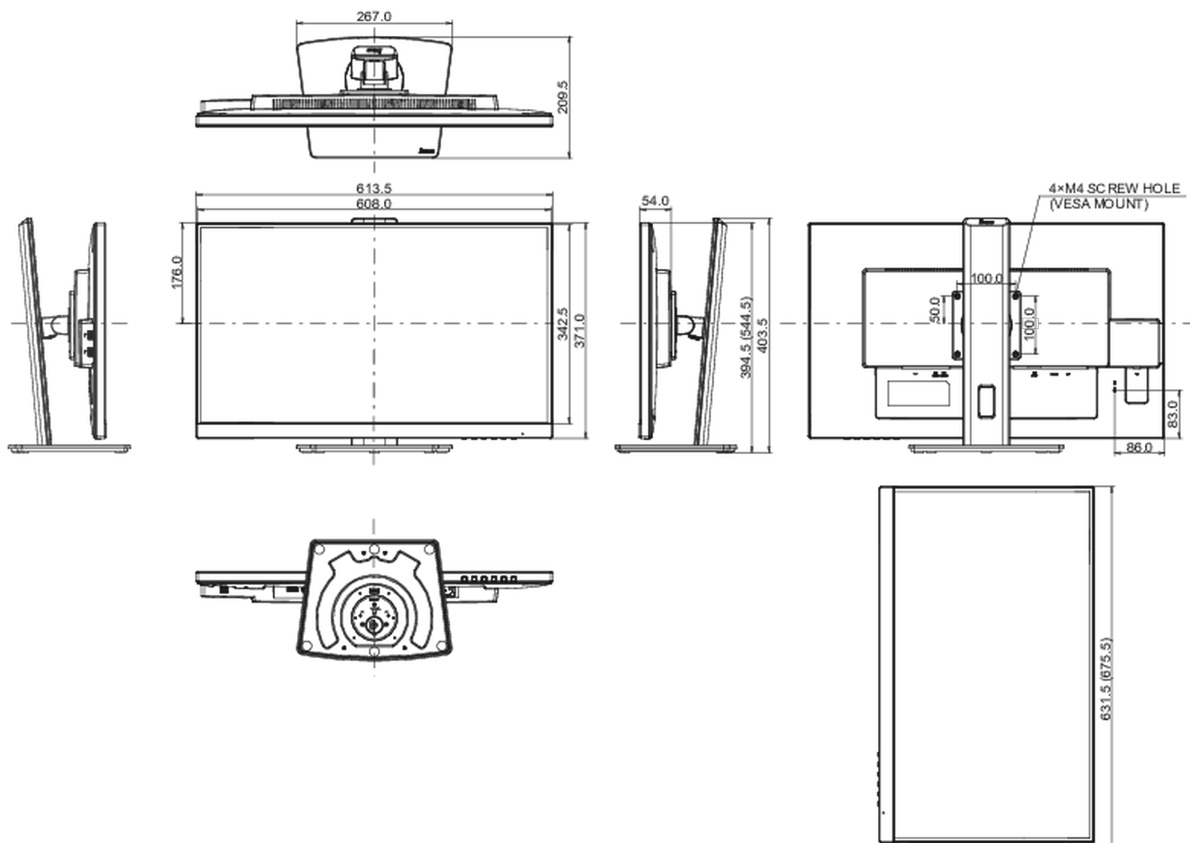

04 MECHANICAL

Display position adjustments	height, pivot (rotation), swivel, tilt
Height adjustment	150mm
Rotation (PIVOT function)	90°
Swivel stand	90°; 45° left; 45° right
Tilt angle	23° up; 5° down
VESA mounting	100 x 100mm

08 DIMENSIONS / WEIGHT

Product dimensions W x H x D	613.5 x 394 (544.5) x 209.5mm
Box dimensions W x H x D	693 x 446 x 170mm
Weight (without box)	6.8kg
Weight (with box)	8.4kg
EAN code	4948570121670

All trademarks and registered trademarks acknowledged. E & O E. Specification subject to change without notice. All LCD's comply with ISO-9241-307:2008 in connection with pixel defects.