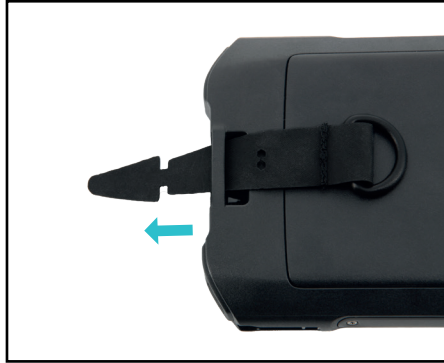

1 attachment point

The shoulder strap and the universal ring allow to hang the terminal in a single point

Universal textile ring

Fixing system compatible with 99% of the terminals - With or without protective shell. Length 7.5cm

@Mobiliscase DataCapture

@Mobiliscase

@Mobiliscase

ACCESSORIES

INSTALLATION DE LA BOUCLE TEXTILE DANS LE TERMINAL OU LA COQUE INSTALLATION OF THE TEXTILE HOOK IN THE TERMINAL OR THE CASE

REF 001084

COMPATIBLE AVEC 99% DES TERMINAUX DU MARCHÉ
COMPATIBLE WITH 99% OF THE TERMINALS ON THE MARKET

- 1** PASSER LA FLÈCHE VERS LE BAS DANS L'ENCOCHE DU TERMINAL OU DE LA COQUE
PASS THE DOWNWARD ARROW THROUGH THE NOTCH OF THE TERMINAL OR THE CASE

- 2** REPLACER LA FLÈCHE VERS LE HAUT ET LA PASSER DANS LA FENTE DE LA BANDE TEXTILE
REPLACE THE ARROW UPWARDS AND PASS IT THROUGH THE SLOT OF THE TEXTILE BAND