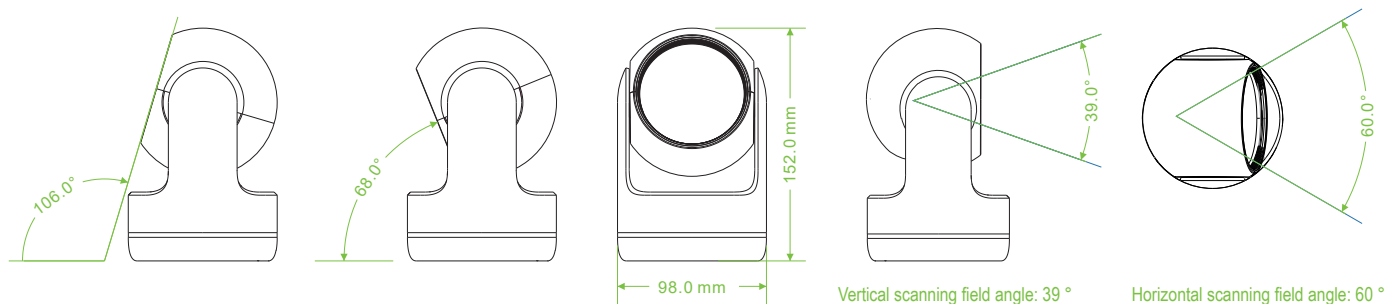

Other Parameters

Size	L × W × H: 98×98×152(mm)
Weight	350g(Including cable)
Case material	ABS+PC
Input Voltage	DC 5V
Working Current	<450mA
Stand-by Current	<236mA
Indicators	Tone and Volume adjustable
Interface	USB-HID, RS-232, USB-VCP
Cable	Straight 1.8m
Temperature (Operating)	-10 ~50
Humidity	5% to 95% (non-condensing)
Temperature (Storage)	-20 ~60
Light Levels	0~5000Lux (fluorescence), 0~100,000 Lux (sunlight)

The Depth Of Field Performance

Barcode category	Minimum(mm)	Maximum(mm)	Barcode category	Minimum(mm)	Maximum(mm)
CODE 39 4mil	5	170	EAN 13 20mil	10	320
CODE 39 8mil	5	250	CODE 128 4mil	5	130
CODE 39 13mil	25	310	CODE 128 8mil	5	220
CODE 39 20mil	45	350	CODE 128 13mil	5	290
EAN 13 4mil	5	130	CODE 128 20mil	10	330
EAN 13 8mil	5	210	Wechat payment code	20	520
EAN 13 13mil	5	280	Alipay payment code	20	520

ITGStore.ro

41 Mehadia Street, district 6, 060541, Bucharest, Romania

+4 031-780.03.18 <http://www.itgstore.ro> comenzi@itgstore.ro