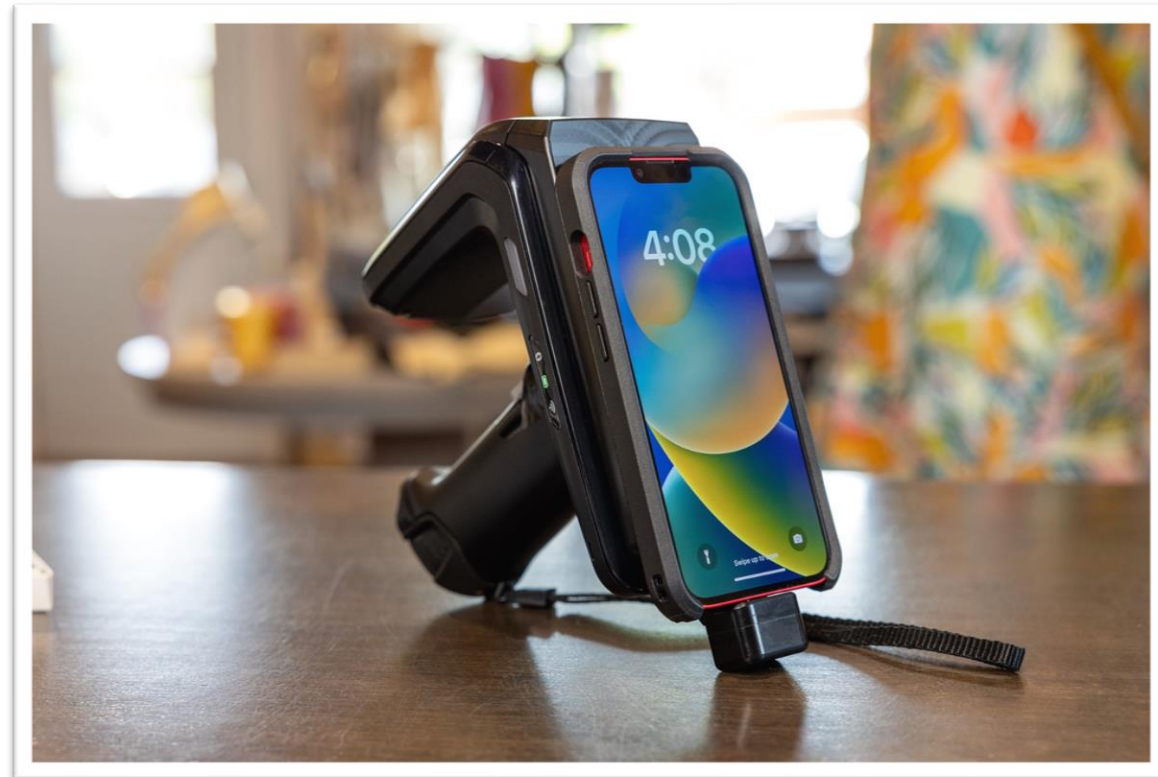

eConnex Adaptors – iPhone/iPod

RFD40 Sled Lightning Adaptor Plate for iPhones in OtterBox uniVERSE Case

✓ RFD40 Standard

✓ RFD40 Premium/Premium Plus

RFD40 Sled Adaptors

- eConnex Adaptor (for use with Samsung Galaxy Xcover Pro)
 - OtterBox uniVERSE cases not resold by Zebra
 - USB connectivity to RFD40
 - Provides pass-through charging via RFD40 Universal Cradle